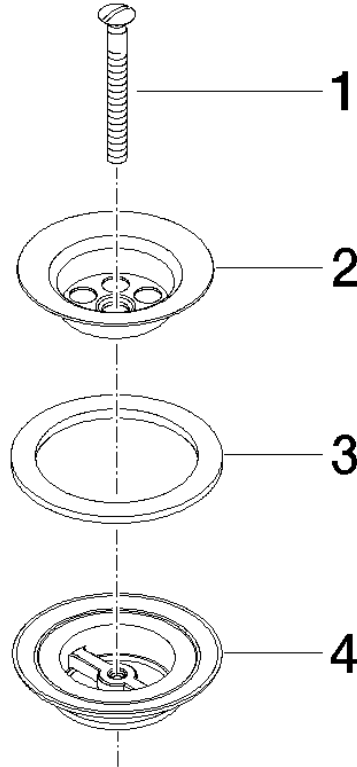

Grated waste 1 1/4" - Brushed Light Gold

IMO

10 100 970

Fits: IMO, LULU, MADISON, MEM, TARA,
CL.1, LISSÉ, VAIA, META, CYO

	Brushed Light Gold	10 100 970-27
	Chrome	10 100 970-00
	Brushed Platinum	10 100 970-06
	Platinum	10 100 970-08
	Durabress (23kt Gold)	10 100 970-09
	Dark Chrome	10 100 970-19
	Light Gold	10 100 970-26
	Brushed Durabress (23kt Gold)	10 100 970-28
	Brushed Bronze	10 100 970-42
	Brushed Champagne (22kt Gold)	10 100 970-46
	Champagne (22kt Gold)	10 100 970-47
	Brushed Chrome	10 100 970-93
	Brushed Dark Platinum	10 100 970-99

Grated waste 1 1/4" - Brushed Light Gold

IMO

10 100 970

10 100 970

10 100 970

Parts for other finishes can be found here: [Chrome](#)

Spare parts list

No.	Item Number	Name	Quantity used	Delivery time
1	09 30 30 115-27	screw	1	60
2	09 11 01 005-27	strainer	1	60
3	09 14 03 005 90	seal	1	60
4	09 11 01 007-07	pop-up waste	1	60